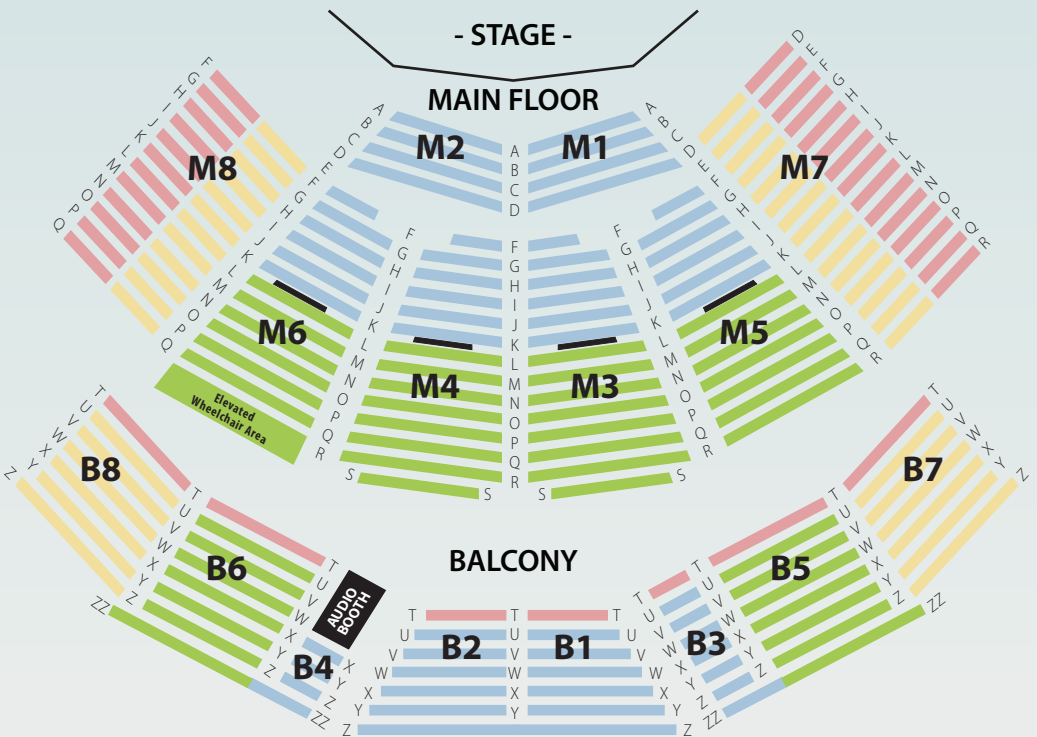

15 Unforgettable Performances

- | | |
|---------------------------|-------------------------------|
| 1. Saturday, 12/3 @ 2pm* | 9. Friday, 12/16 @ 7:30pm* |
| 2. Sunday, 12/4 @ 3pm | 10. Saturday, 12/17 @ 2pm |
| 3. Sunday, 12/4 @ 7pm* | 11. Saturday, 12/17 @ 5pm |
| 4. Friday, 12/9 @ 7:30pm* | 12. Sunday, 12/18 @ 3pm |
| 5. Saturday, 12/10 @ 2pm | 13. Sunday, 12/18 @ 7pm* |
| 6. Saturday, 12/10 @ 5pm | 14. Tuesday, 12/20 @ 7:30pm |
| 7. Sunday, 12/11 @ 3pm | 15. Wednesday, 12/21 @ 7:30pm |
| 8. Sunday, 12/11 @ 7pm* | |

* Special pricing, all seats on these dates only, \$12 ea. Order early for best selection; all seats are reserved. Handicap seating available on main level only.

\$22 per ticket
 \$16 per ticket
 \$11 per ticket
 \$7 per ticket**

** While every seat in the house will allow a wonderful experience, seats in this section may not have ideal sight lines.

Come Celebrate with Us and Bring a Friend.

- Incredible Christmas music and lighting
- A story you will never forget
- A talented cast of 200 adults and children
- A fabulous Central Park setting

15 UNFORGETTABLE PERFORMANCES
OF JOY & COMPASSION
DECEMBER 2011

www.SingingTreeTacoma.com
1717 So. Union Ave. Tacoma, WA 98405